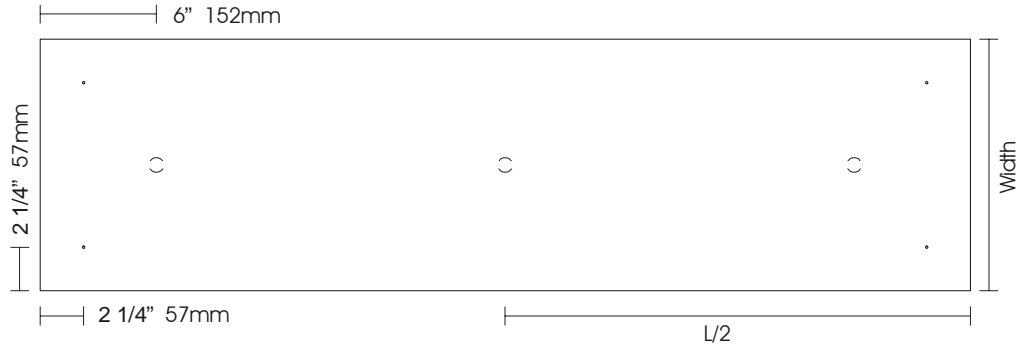

AR Base view