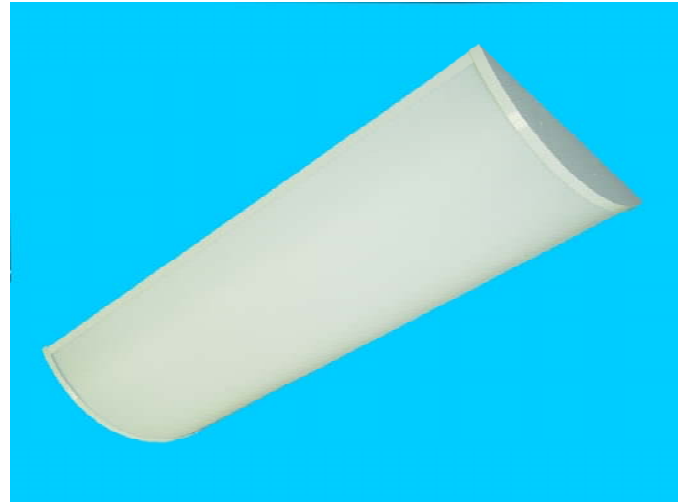

FEATURES

General: Surface (wall/ceiling) & pendant mounted fixture with a half-moon smooth modern look.

Ideal decorative fixture that would add its mark to all locations; living rooms, kitchens, or offices.

It provides ample and evenly diffused light with low brightness.

A closed fixture that doesn't collect dust or insects and requires little maintenance.

Housing & Finish: Die-formed cold rolled steel finished in pre-painted high-gloss white with wiring access plate.

Lens & Ends: Lens is made of white opal acrylic. Ends are made of white PVC fire-retardant plastic and screwed to the fixture's steel body.

Electrical: Available only in electronic ballasts. Available voltages: 120V/240V/277V/347V.

Approval: CSA for Canada & U.S.

Ordering Information

Example: AR 348-EL ARC 4' 3x32W-T8 Electronic 120V.

Product Availability

ITEM	SIZE	LAMPS/ LAMPS/ CROSS FIXTURE SECTION		LAMP WATT		
		T12	T8	T5		
AR 324-EL	24 1/2"x17"x4"	3	3			17
AR 336-EL	36 1/2"x17"x4"	3	3			25
AR 348-EL	48 1/2"x17"x4"	3	3			32
AR 424-EL	24 1/2"x17"x4"	4	4			17
AR 436-EL	36 1/2"x17"x4"	4	4			25
AR 448-EL	48 1/2"x17"x4"	4	4			32