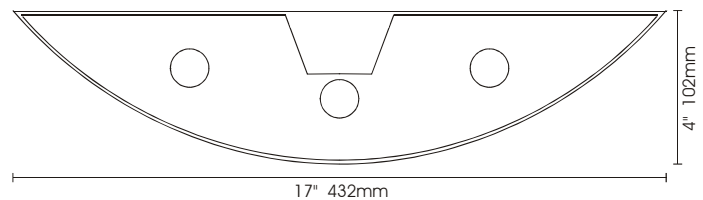

Approval: CSA for Canada & U.S.

Ordering Information

Example: AR 348-EL ARC 4' 3x32W-T8 Electronic 120V.

Product Availability

ITEM	SIZE	LAMPS/ LAMPS/ CROSS FIXTURE SECTION		LAMP WATT		
		T12	T8	T5		
AR 324-EL	24 1/2"x17"x4"	3	3			17
AR 336-EL	36 1/2"x17"x4"	3	3			25
AR 348-EL	48 1/2"x17"x4"	3	3			32
AR 424-EL	24 1/2"x17"x4"	4	4			17
AR 436-EL	36 1/2"x17"x4"	4	4			25
AR 448-EL	48 1/2"x17"x4"	4	4			32