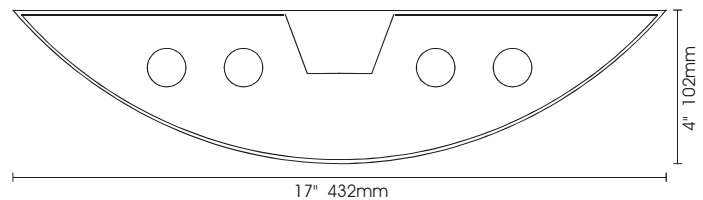

FEATURES

General: Surface (wall/ceiling) & pendant mounted fixture with a half-moon smooth modern look.

Ideal decorative fixture that would add its mark to all locations; living rooms, kitchens, or offices.

It provides ample and evenly diffused light with low brightness.

A closed fixture that doesn't collect dust or insects and requires little maintenance.

Housing & Finish: Die-formed cold rolled steel finished in pre-painted high-gloss white with wiring access plate.

Lens & Ends: Lens is made of white opal acrylic. Ends are made of white PVC fire-retardant plastic and screwed to the fixture's steel body.

Electrical: Available only in electronic ballasts. Available voltages: 120V/240V/277V/347V.

Approval: CSA for Canada & U.S.

Ordering Information

Example: AR 348-EL ARC 4' 3x32W-T8 Electronic 120V.

Product Availability

ITEM	SIZE	LAMPS/ LAMPS/ CROSS FIXTURE SECTION		LAMP WATT		
		T12	T8	T5		
AR 324-EL	24 1/2"x17"x4"	3	3			17
AR 336-EL	36 1/2"x17"x4"	3	3			25
AR 348-EL	48 1/2"x17"x4"	3	3			32
AR 424-EL	24 1/2"x17"x4"	4	4			17
AR 436-EL	36 1/2"x17"x4"	4	4			25
AR 448-EL	48 1/2"x17"x4"	4	4			32

AR 4 Lamps