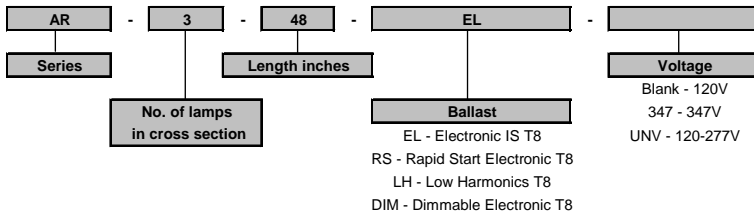

Lens & Ends: Lens is made of white opal acrylic. Ends are made of white PVC fire-retardant plastic and screwed to the fixture's steel body.

Electrical: Available only in electronic ballasts. Available voltages: 120V/240V/277V/347V.

Approval: CSA for Canada & U.S.

Ordering Information

Example: AR 348-EL ARC 4' 3x32W-T8 Electronic 120V.

Product Availability

ITEM	SIZE	LAMPS/ LAMPS/ CROSS FIXTURE SECTION		LAMP WATT		
		T12	T8	T5		
AR 324-EL	24 1/2"x17"x4"	3	3			17
AR 336-EL	36 1/2"x17"x4"	3	3			25
AR 348-EL	48 1/2"x17"x4"	3	3			32
AR 424-EL	24 1/2"x17"x4"	4	4			17
AR 436-EL	36 1/2"x17"x4"	4	4			25
AR 448-EL	48 1/2"x17"x4"	4	4			32