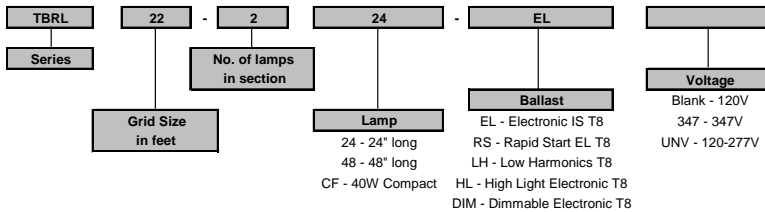

Ordering Information