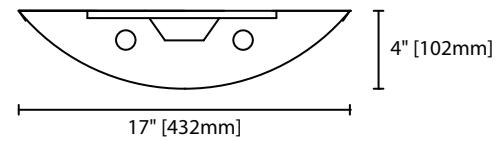

## Product Availability

Item	Dimensions (L x W x D)	Lamps/ Cross Section	Lamps/ Fixture	
			T8	T5
AR 224	24 1/2" x 17" x 4"	2	2	17 14
AR 236	36 1/2" x 17" x 4"	2	2	25 21
AR 248	48 1/2" x 17" x 4"	2	2	32 28
AR 324	24 1/2" x 17" x 4"	3	3	17 14
AR 336	36 1/2" x 17" x 4"	3	3	25 21
AR 348	48 1/2" x 17" x 4"	3	3	32 28
AR 424	24 1/2" x 17" x 4"	4	4	17 14
AR 436	36 1/2" x 17" x 4"	4	4	25 21
AR 448	48 1/2" x 17" x 4"	4	4	32 28