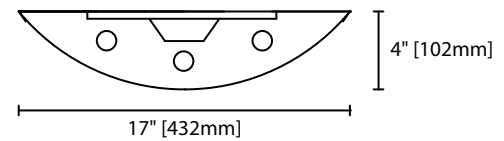

AR 3 Lamps Side View