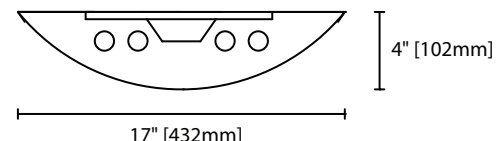

AR 4 Lamps Side View