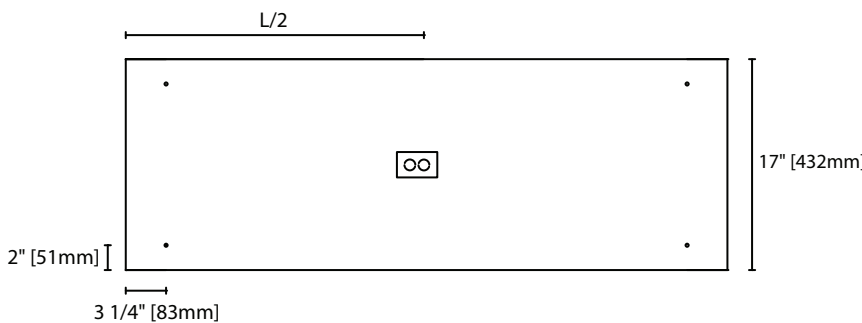

AR Base View