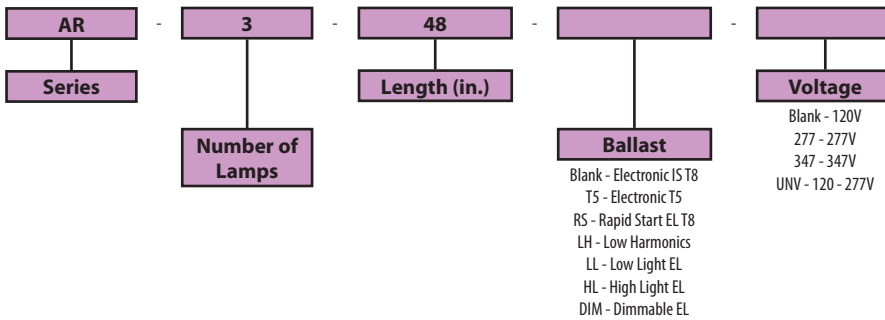

### Electrical

Standard easy access wiring plate.

Available in electronic ballasts only.

Available voltages: 120V/277V/ 347V and UNV.

## Product Availability

Item	Dimensions (L x W x D)	Lamps/ Cross Section	Lamps/ Fixture	
			T8	T5
AR 224	24 1/2" x 17" x 4"	2	2	17 14
AR 236	36 1/2" x 17" x 4"	2	2	25 21
AR 248	48 1/2" x 17" x 4"	2	2	32 28
AR 324	24 1/2" x 17" x 4"	3	3	17 14
AR 336	36 1/2" x 17" x 4"	3	3	25 21
AR 348	48 1/2" x 17" x 4"	3	3	32 28
AR 424	24 1/2" x 17" x 4"	4	4	17 14
AR 436	36 1/2" x 17" x 4"	4	4	25 21
AR 448	48 1/2" x 17" x 4"	4	4	32 28