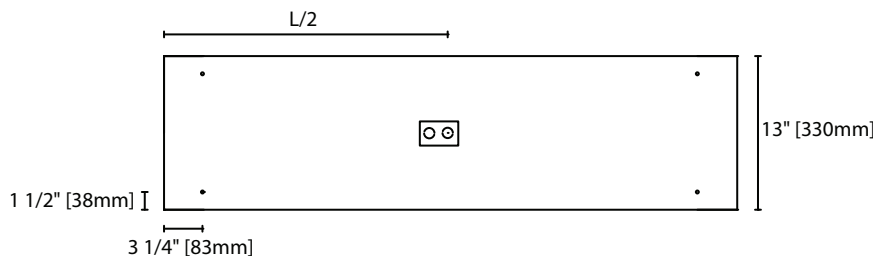

Item	Dimensions (L x W x D)	Lamps/ Cross Section	Lamps/ Fixture	Lamp Watt T8	Lamp Watt T5
ARN124	24 1/2" x 13" x 4"	1	1	17	14
ARN136	36 1/2" x 13" x 4"	1	1	25	21
ARN 148	48 1/2" x 13" x 4"	1	1	32	28
ARN 224	24 1/2" x 13" x 4"	2	2	17	14
ARN 236	36 1/2" x 13" x 4"	2	2	25	21
ARN 248	48 1/2" x 13" x 4"	2	2	32	28
ARN 324	24 1/2" x 13" x 4"	3	3	17	14
ARN 336	36 1/2" x 13" x 4"	3	3	25	21
ARN 348	48 1/2" x 13" x 4"	3	3	32	28

ARN 1 Lamp Cross Section View

ARN 2 Lamps Cross Section View

ARN 3 Lamps Cross Section View

ARN Base View