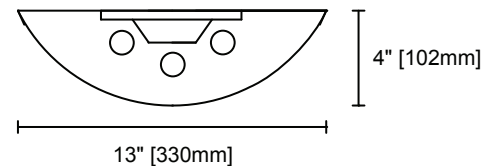

ARN 3 Lamps Cross Section View