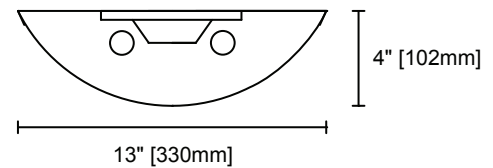

ARN 2 Lamps Cross Section View