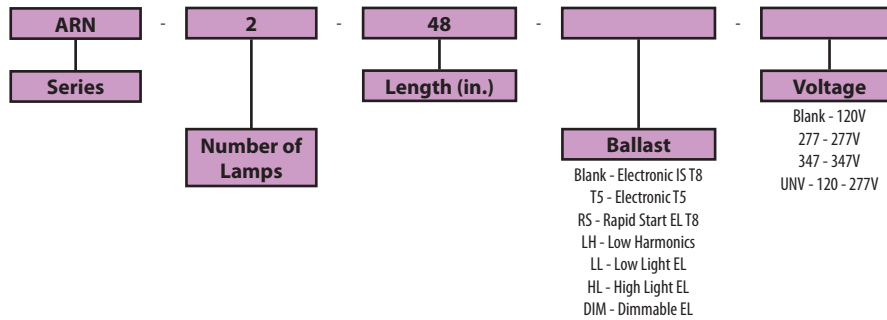

Electrical

Standard easy access wiring plate .

Available in electronic ballasts only.

Available voltages: 120V/277V/ 347V and UNV.

Approval

CSA certified.

Ordering Information

Product Availability

Item	Dimensions (L x W x D)	Lamps/ Cross Section	Lamps/ Fixture	Lamp Watt T8	Lamp Watt T5
ARN124	24 1/2" x 13" x 4"	1	1	17	14
ARN136	36 1/2" x 13" x 4"	1	1	25	21
ARN 148	48 1/2" x 13" x 4"	1	1	32	28
ARN 224	24 1/2" x 13" x 4"	2	2	17	14
ARN 236	36 1/2" x 13" x 4"	2	2	25	21
ARN 248	48 1/2" x 13" x 4"	2	2	32	28
ARN 324	24 1/2" x 13" x 4"	3	3	17	14
ARN 336	36 1/2" x 13" x 4"	3	3	25	21
ARN 348	48 1/2" x 13" x 4"	3	3	32	28

ARN 1 Lamp Cross Section View

ARN 2 Lamps Cross Section View

ARN 3 Lamps Cross Section View

ARN Base View