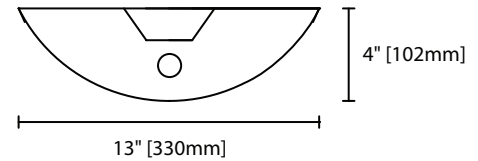

Item	Dimensions (L x W x D)	Lamps/ Cross Section	Lamps/ Fixture	Lamp Watt T8	Lamp Watt T5
ARN124	24 1/2" x 13" x 4"	1	1	17	14
ARN136	36 1/2" x 13" x 4"	1	1	25	21
ARN 148	48 1/2" x 13" x 4"	1	1	32	28
ARN 224	24 1/2" x 13" x 4"	2	2	17	14
ARN 236	36 1/2" x 13" x 4"	2	2	25	21
ARN 248	48 1/2" x 13" x 4"	2	2	32	28
ARN 324	24 1/2" x 13" x 4"	3	3	17	14
ARN 336	36 1/2" x 13" x 4"	3	3	25	21
ARN 348	48 1/2" x 13" x 4"	3	3	32	28