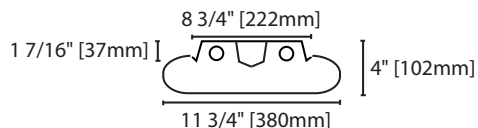

## Product Availability

Item	Dimensions (L x W x D)	Lamps/ Cross Section	Lamps/ Fixture	Lamp Watt T8	Lamp Watt T5
CL 248N	56" x 12" x 4"	2	2	32	14
CL 248	56" x 15" x 4"	2	2	32	21
CL 2U6	27" x 27" x 4"	2	2	32	28