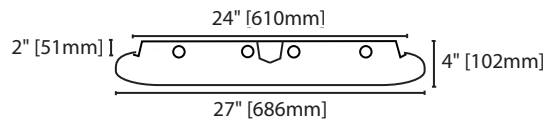

CL2U6 Cross Section View