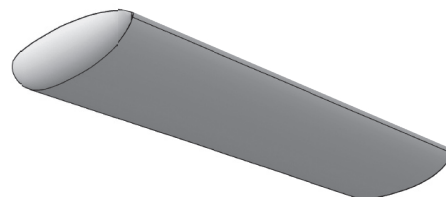

CL2 - CLOUD 2 LAMPS

General

Surface (ceiling) mount decorative fixture for areas requiring bright evenly diffused lighting & low glare. Soft white curved lens gives a floating cloud puff appearance.

Ideal for residential applications such as living and dining areas, recreational rooms, and kitchens.

Housing & Finishing

Die-formed cold rolled steel finished in pre-painted high-gloss white.

Regressed one piece body construction increases strength and rigidity and provides the illusion of a floating lens.

Lens

White opal acrylic with softly contoured edges.

Electrical

Available only in electronic ballasts.

Available voltages: 120V/277V/347V and UNV voltage.

Approval

CSA certified.

Project	
Catalog #	
Volts	Lamp(s)
Ballast Type	
Type	Date
Approved by