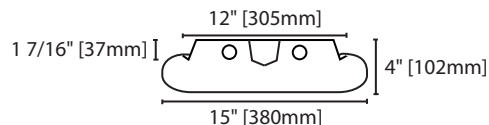

CL248 Cross Section View