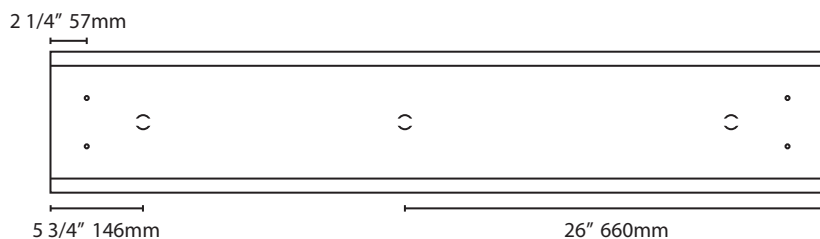

CL2 Base View