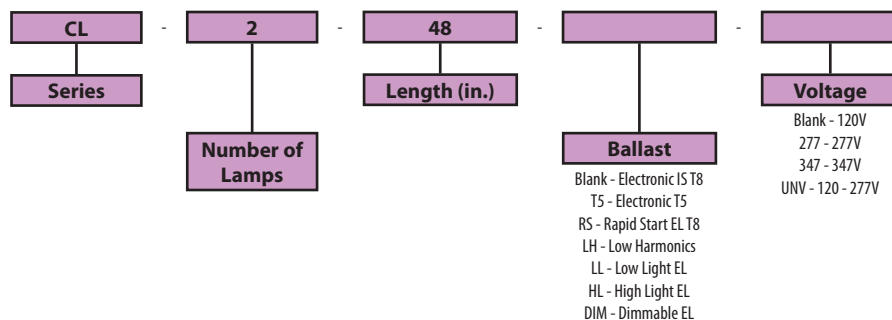

## Electrical

Available only in electronic ballasts.

Available voltages: 120V/277V/347V and UNV voltage.

## Product Availability

Item	Dimensions (L x W x D)	Lamps/ Cross Section	Lamps/ Fixture	Lamp Watt T8	Lamp Watt T5
CL 248N	56" x 12" x 4"	2	2	32	14
CL 248	56" x 15" x 4"	2	2	32	21
CL 2U6	27" x 27" x 4"	2	2	32	28