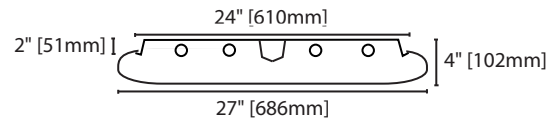

CL448 Cross Section View