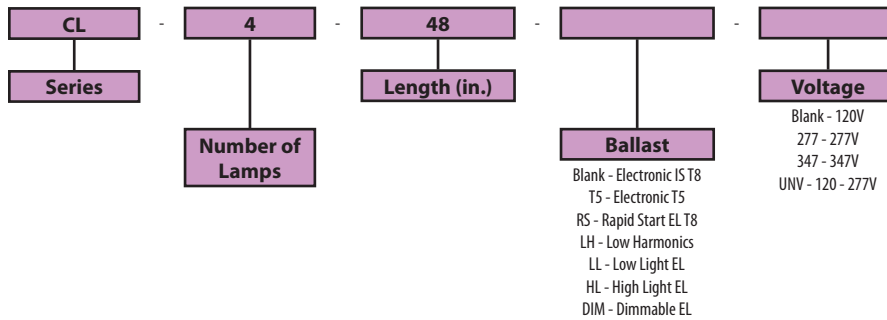

Lens

White opal acrylic with softly contoured edges.

Electrical

Available only in electronic ballasts.

Available voltages: 120V/277V/347V and UNV voltage.

Approval

CSA certified.

Ordering Information

Product Availability

Item	Dimensions (L x W x D)	Lamps/ Cross Section	Lamps/ Fixture	Lamp Watt T5	Lamp Watt T8
CL 424	27" x 27" x 4"	4	4	14	17
CL 448N	56" x 17" x 4"	4	4	21	32
CL 448	56" x 27" x 4"	4	4	28	32