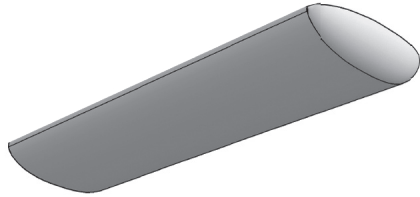

CL4 - CLOUD 4 LAMPS

Project			
Catalog #			
Volts		Lamp(s)	
Ballast Type			
Type		Date	
Approved by			

General

Surface (ceiling) mount decorative fixture for areas requiring bright evenly diffused lighting & low glare. Soft white curved lens gives a floating cloud puff appearance.

Ideal for residential applications such as living and dining areas, recreational rooms, and kitchens.

Housing & Finishing

Die-formed cold rolled steel finished in pre-painted high-gloss white.

Regressed one piece body construction increases strength and rigidity and provides the illusion of a floating lens.

Lens

White opal acrylic with softly contoured edges.

Electrical

Available only in electronic ballasts.

Available voltages: 120V/277V/347V and UNV voltage.

Approval

CSA certified.

Ordering Information