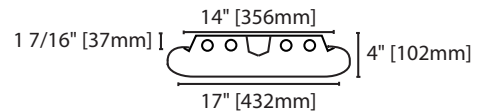

Product Availability

Item	Dimensions (L x W x D)	Lamps/ Cross Section	Lamps/ Fixture	Lamp Watt T5	Lamp Watt T8
CL 424	27" x 27" x 4"	4	4	14	17
CL 448N	56" x 17" x 4"	4	4	21	32
CL 448	56" x 27" x 4"	4	4	28	32