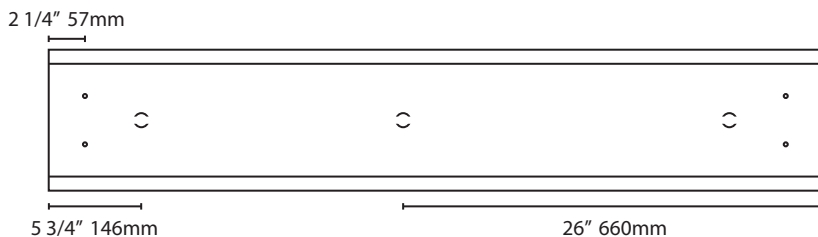

CL4 Base View