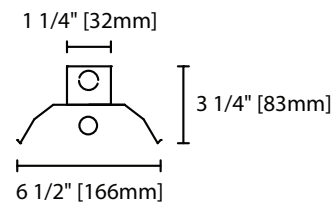

Available voltages: 120V/277V/347V and UNV.

Approval

CSA and UL certified.

Project	
Catalog #	
Volts	Lamp(s)
Ballast Type	
Type	Date
Approved by	

Ordering Information

Product Availability

Item	Dimensions (L x W x D)	Lamps/ Cross Section	Lamps/ Fixture	Lamp Watt T5	Lamp Watt T5HO
ST 148-T5-R	46" x 6 1/2" x 3 1/4"	1	1	28	54
ST 196T-T5-R	92" x 6 1/2" x 3 1/4"	1	2	28	54

ST1 T5 R Cross Section View

ST1 T5 Side View

ST1 T5 Base View

ST1 T5 R Right Angle Cross Section View

ST1 T5 R Asymmetric Cross Section View