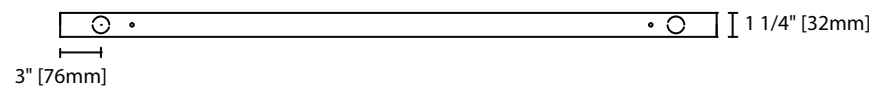

Available voltages: 120V/277V/347V and UNV.

Approval

CSA and UL certified.

Project	
Catalog #	
Volts	Lamp(s)
Ballast Type	
Type	Date
Approved by	

Ordering Information

Product Availability

Item	Dimensions (L x W x D)	Lamps/ Cross Section	Lamps/ Fixture	Lamp Watt T5	Lamp Watt T5HO
ST 148-T5-R	46" x 6 1/2" x 3 1/4"	1	1	28	54
ST 196T-T5-R	92" x 6 1/2" x 3 1/4"	1	2	28	54

ST1 T5 R Cross Section View

ST1 T5 Side View

ST1 T5 Base View

ST1 T5 R Right Angle Cross Section View

ST1 T5 R Asymmetric Cross Section View