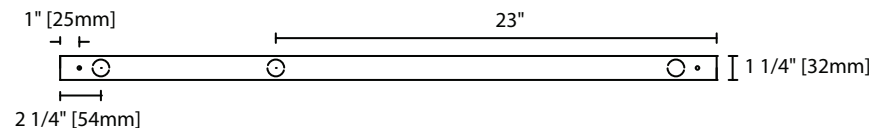

Available voltages: 120V/277V/347V and UNV.

Approval

CSA and UL certified.

Project	
Catalog #	
Volts	Lamp(s)
Ballast Type	
Type	Date
Approved by	

Ordering Information

Product Availability

Item	Dimensions (L x W x D)	Lamps/ Cross Section	Lamps/ Fixture	Lamp Watt T5	Lamp Watt T5HO
ST 148-T5-R	46" x 6 1/2" x 3 1/4"	1	1	28	54
ST 196T-T5-R	92" x 6 1/2" x 3 1/4"	1	2	28	54

ST1 T5 R Cross Section View

ST1 T5 Side View

ST1 T5 Base View

ST1 T5 R Right Angle Cross Section View

ST1 T5 R Asymmetric Cross Section View