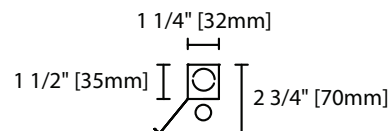

Available voltages: 120V/277V/347V and UNV.

Approval

CSA and UL certified.

Project	
Catalog #	
Volts	Lamp(s)
Ballast Type	
Type	Date
Approved by	

Ordering Information

Product Availability

Item	Dimensions (L x W x D)	Lamps/ Cross Section	Lamps/ Fixture	Lamp Watt T5	Lamp Watt T5HO
ST 148-T5-R	46" x 6 1/2" x 3 1/4"	1	1	28	54
ST 196T-T5-R	92" x 6 1/2" x 3 1/4"	1	2	28	54

ST1 T5 R Cross Section View

ST1 T5 Side View

ST1 T5 Base View

ST1 T5 R Right Angle Cross Section View

ST1 T5 R Asymmetric Cross Section View