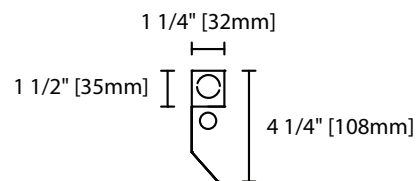

Available voltages: 120V/277V/347V and UNV.

Approval

CSA and UL certified.

Project	
Catalog #	
Volts	Lamp(s)
Ballast Type	
Type	Date
Approved by	

Ordering Information

Product Availability

Item	Dimensions (L x W x D)	Lamps/ Cross Section	Lamps/ Fixture	Lamp Watt T5	Lamp Watt T5HO
ST 148-T5-R	46" x 6 1/2" x 3 1/4"	1	1	28	54
ST 196T-T5-R	92" x 6 1/2" x 3 1/4"	1	2	28	54

ST1 T5 R Cross Section View

ST1 T5 Side View

ST1 T5 Base View

ST1 T5 R Right Angle Cross Section View

ST1 T5 R Asymmetric Cross Section View