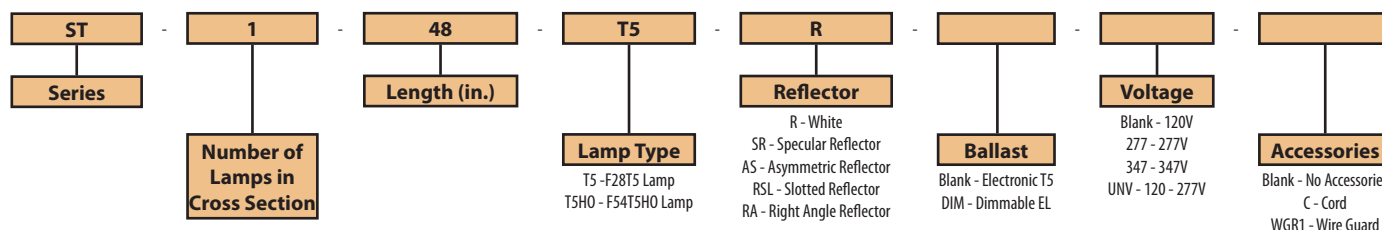

Available voltages: 120V/277V/347V and UNV.

Approval

CSA and UL certified.

Project	
Catalog #	
Volts	Lamp(s)
Ballast Type	
Type	Date
Approved by	

Ordering Information

Product Availability

Item	Dimensions (L x W x D)	Lamps/ Cross Section	Lamps/ Fixture	Lamp Watt T5	Lamp Watt T5HO
ST 148-T5-R	46" x 6 1/2" x 3 1/4"	1	1	28	54
ST 196T-T5-R	92" x 6 1/2" x 3 1/4"	1	2	28	54

ST1 T5 R Cross Section View

ST1 T5 Side View

ST1 T5 Base View

ST1 T5 R Right Angle Cross Section View

ST1 T5 R Asymmetric Cross Section View