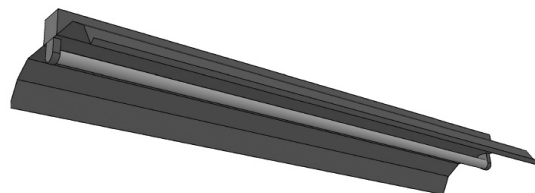

ST1 T5 R - INDUSTRIAL STRIP 1 LAMP T5

General

Industrial fixture using the latest T-5 fluorescent technology.

F54T5HO lamps give over 100% more lumens than F34T12 lamps.

Housing & Finishing

Die-formed cold rolled steel finished in pre-painted high-gloss white. Shallow body due to new electronic ballasts.

Options

Asymmetrical reflectors.

Specular reflectors of high-gloss polished metal.

Slotted reflectors provide 10% up-light.

Wire guards protect the fixtures from impact and breakage.

Electrical

Available only in electronic ballasts.

Available voltages: 120V/277V/347V and UNV.

Approval

CSA and UL certified.

Project	
Catalog #	
Volts	Lamp(s)
Ballast Type	
Type	Date
Approved by	

Ordering Information

Product Availability

Item	Dimensions (L x W x D)	Lamps/ Cross Section	Lamps/ Fixture	Lamp Watt T5	Lamp Watt T5HO
ST 148-T5-R	46" x 6 1/2" x 3 1/4"	1	1	28	54
ST 196T-T5-R	92" x 6 1/2" x 3 1/4"	1	2	28	54

ST1 T5 R Cross Section View

ST1 T5 Side View

ST1 T5 Base View

ST1 T5 R Right Angle Cross Section View

ST1 T5 R Asymmetric Cross Section View