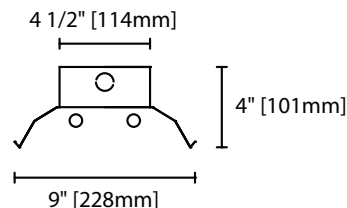

Available voltages: 120V/277V/347V and UNV.

Approval

CSA and UL certified.

Project	
Catalog #	
Volts	Lamp(s)
Ballast Type	
Type	Date
Approved by	

Ordering Information

Product Availability

Item	Dimensions (L x W x D)	Lamps/ Cross Section	Lamps/ Fixture	Lamp Watt T5	Lamp Watt T5HO
ST 248-T5-R	46" x 9" x 4"	2	2	28	54
ST 296T-T5-R	92" x 9" x 4"	2	4	28	54
ST 348-T5-R	46" x 9" x 4"	3	3	28	54
ST 396T-T5-R	92" x 9" x 4"	3	6	28	54

ST2 T5 R Cross Section View

ST3 T5 R Cross Section View

ST2/3 T5 R Side View

ST2/3 T5 R Base View