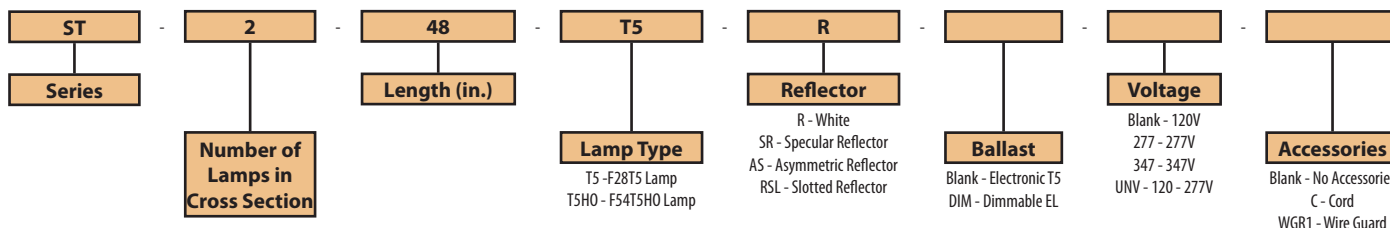

Available voltages: 120V/277V/347V and UNV.

Approval

CSA and UL certified.

Project	
Catalog #	
Volts	Lamp(s)
Ballast Type	
Type	Date
Approved by	

Ordering Information

Product Availability

Item	Dimensions (L x W x D)	Lamps/ Cross Section	Lamps/ Fixture	Lamp Watt T5	Lamp Watt T5HO
ST 248-T5-R	46" x 9" x 4"	2	2	28	54
ST 296T-T5-R	92" x 9" x 4"	2	4	28	54
ST 348-T5-R	46" x 9" x 4"	3	3	28	54
ST 396T-T5-R	92" x 9" x 4"	3	6	28	54

ST2 T5 R Cross Section View

ST3 T5 R Cross Section View

ST2/3 T5 R Side View

ST2/3 T5 R Base View