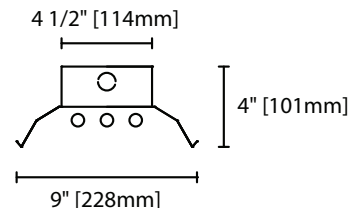

Available voltages: 120V/277V/347V and UNV.

Approval

CSA and UL certified.

Project	
Catalog #	
Volts	Lamp(s)
Ballast Type	
Type	Date
Approved by	

Ordering Information

Product Availability

Item	Dimensions (L x W x D)	Lamps/ Cross Section	Lamps/ Fixture	Lamp Watt T5	Lamp Watt T5HO
ST 248-T5-R	46" x 9" x 4"	2	2	28	54
ST 296T-T5-R	92" x 9" x 4"	2	4	28	54
ST 348-T5-R	46" x 9" x 4"	3	3	28	54
ST 396T-T5-R	92" x 9" x 4"	3	6	28	54

ST2 T5 R Cross Section View

ST3 T5 R Cross Section View

ST2/3 T5 R Side View

ST2/3 T5 R Base View