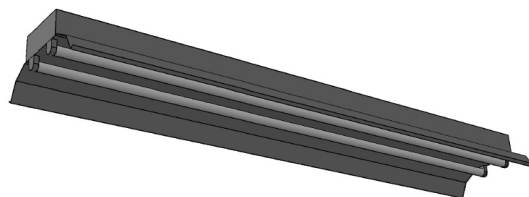

ST2/3 T5 R - INDUSTRIAL STRIP 2 OR 3 LAMPS T5

General

Industrial fixture using the latest T-5 fluorescent technology.

F54T5HO lamps give over 100% more lumens than F34T12 lamps.

Housing & Finishing

Die-formed cold rolled steel finished in pre-painted high-gloss white. Shallow body due to new electronic ballasts.

Options

Asymmetrical reflectors.

Specular reflectors of high-gloss polished metal.

Slotted reflectors provide 10% up-light.

Wire guards protect the fixtures from impact and breakage.

Electrical

Available only in electronic ballasts.

Available voltages: 120V/277V/347V and UNV.

Approval

CSA and UL certified.

Project	
Catalog #	
Volts	Lamp(s)
Ballast Type	
Type	Date
Approved by	

Ordering Information

Product Availability

Item	Dimensions (L x W x D)	Lamps/ Cross Section	Lamps/ Fixture	Lamp Watt T5	Lamp Watt T5HO
ST 248-T5-R	46" x 9" x 4"	2	2	28	54
ST 296T-T5-R	92" x 9" x 4"	2	4	28	54
ST 348-T5-R	46" x 9" x 4"	3	3	28	54
ST 396T-T5-R	92" x 9" x 4"	3	6	28	54

ST2 T5 R Cross Section View

ST3 T5 R Cross Section View

ST2/3 T5 R Side View

ST2/3 T5 R Base View