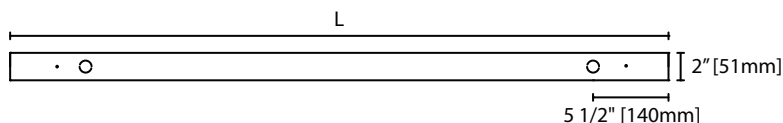

Available voltages: 120V/277V/347V and UNV.

Approval

CSA and UL certified.

Project	
Catalog #	
Volts	Lamp(s)
Ballast Type	
Type	Date
Approved by	

Ordering Information

Product Availability

Item	Dimensions (L x W x D)	Lamps/ Cross Section	Lamps/ Fixture	Lamp Watt T5	Lamp Watt T5HO
ST 248-T5-R	46" x 9" x 4"	2	2	28	54
ST 296T-T5-R	92" x 9" x 4"	2	4	28	54
ST 348-T5-R	46" x 9" x 4"	3	3	28	54
ST 396T-T5-R	92" x 9" x 4"	3	6	28	54

ST2 T5 R Cross Section View

ST3 T5 R Cross Section View

ST2/3 T5 R Side View

ST2/3 T5 R Base View