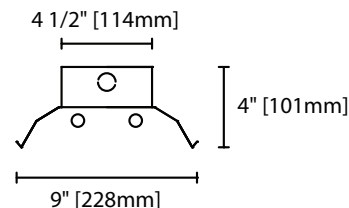

Available voltages: 120V/277V/347V and UNV.

Approval

CSA and UL certified.

Project	
Catalog #	
Volts	Lamp(s)
Ballast Type	
Type	Date
Approved by	

Ordering Information

Product Availability

Item	Dimensions (L x W x D)	Lamps/ Cross Section	Lamps/ Fixture	Lamp Watt T5	Lamp Watt T5HO
ST 248-T5-R	46" x 9" x 4"	2	2	28	54
ST 296T-T5-R	92" x 9" x 4"	2	4	28	54
ST 348-T5-R	46" x 9" x 4"	3	3	28	54
ST 396T-T5-R	92" x 9" x 4"	3	6	28	54

ST2 T5 R Cross Section View

ST3 T5 R Cross Section View

ST2/3 T5 R Side View

ST2/3 T5 R Base View