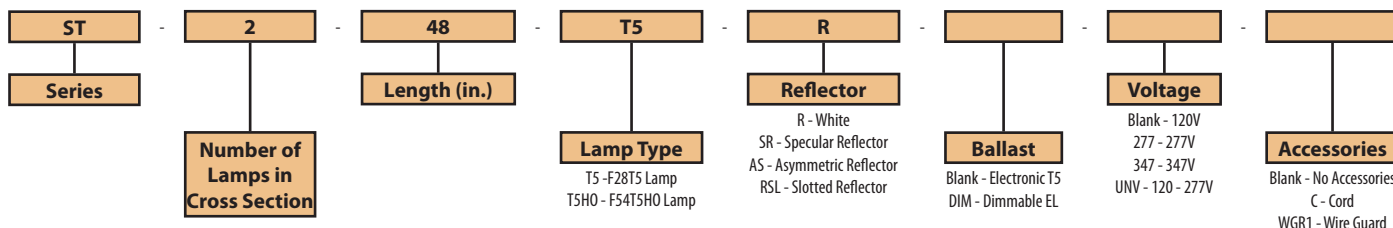

Available voltages: 120V/277V/347V and UNV.

Approval

CSA and UL certified.

Project	
Catalog #	
Volts	Lamp(s)
Ballast Type	
Type	Date
Approved by	

Ordering Information

Product Availability

Item	Dimensions (L x W x D)	Lamps/ Cross Section	Lamps/ Fixture	Lamp Watt T5	Lamp Watt T5HO
ST 248-T5-R	46" x 9" x 4"	2	2	28	54
ST 296T-T5-R	92" x 9" x 4"	2	4	28	54
ST 348-T5-R	46" x 9" x 4"	3	3	28	54
ST 396T-T5-R	92" x 9" x 4"	3	6	28	54

ST2 T5 R Cross Section View

ST3 T5 R Cross Section View

ST2/3 T5 R Side View

ST2/3 T5 R Base View