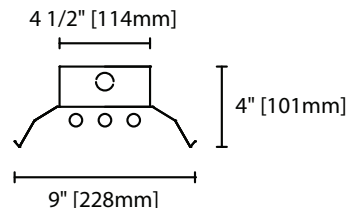

Available voltages: 120V/277V/347V and UNV.

Approval

CSA and UL certified.

Project	
Catalog #	
Volts	Lamp(s)
Ballast Type	
Type	Date
Approved by	

Ordering Information

Product Availability

Item	Dimensions (L x W x D)	Lamps/ Cross Section	Lamps/ Fixture	Lamp Watt T5	Lamp Watt T5HO
ST 248-T5-R	46" x 9" x 4"	2	2	28	54
ST 296T-T5-R	92" x 9" x 4"	2	4	28	54
ST 348-T5-R	46" x 9" x 4"	3	3	28	54
ST 396T-T5-R	92" x 9" x 4"	3	6	28	54

ST2 T5 R Cross Section View

ST3 T5 R Cross Section View

ST2/3 T5 R Side View

ST2/3 T5 R Base View