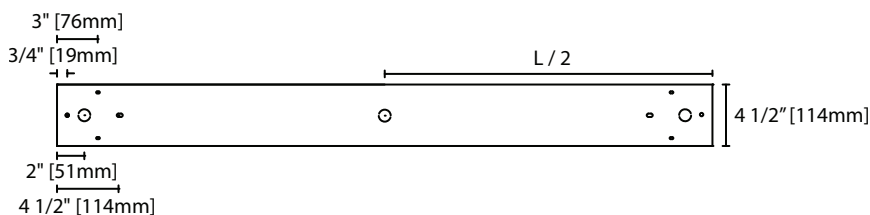

Available voltages: 120V/277V/347V and UNV.

Approval

CSA and UL certified.

Project	
Catalog #	
Volts	Lamp(s)
Ballast Type	
Type	Date
Approved by	

Ordering Information

Product Availability

Item	Dimensions (L x W x D)	Lamps/ Cross Section	Lamps/ Fixture	Lamp Watt T5	Lamp Watt T5HO
ST 248-T5-R	46" x 9" x 4"	2	2	28	54
ST 296T-T5-R	92" x 9" x 4"	2	4	28	54
ST 348-T5-R	46" x 9" x 4"	3	3	28	54
ST 396T-T5-R	92" x 9" x 4"	3	6	28	54

ST2 T5 R Cross Section View

ST3 T5 R Cross Section View

ST2/3 T5 R Side View

ST2/3 T5 R Base View