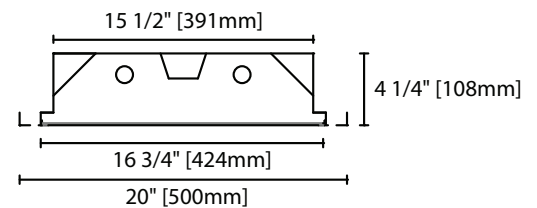

Approval

CSA certified.

Ordering Information

Product Availability

Item	Dimensions (L x W x D)	Lamps/ Cross Section	Lamps/ Fixture	Lamp Watt	
				T8	T5
TB 2060-248	60" x 20" x 4 1/4"	2	2	32	28
TB 2060-348	60" x 20" x 4 1/4"	3	3	32	28
TB 2060-448	60" x 20" x 4 1/4"	4	4	32	28
TB 2060M-248	1500mm x 500mm x 108mm	2	2	32	28
TB 2060M-348	1500mm x 500mm x 108mm	3	3	32	28
TB 2060M-448	1500mm x 500mm x 108mm	4	4	32	28

TB 20x60 Cross Section View

TB 20x60 Base View