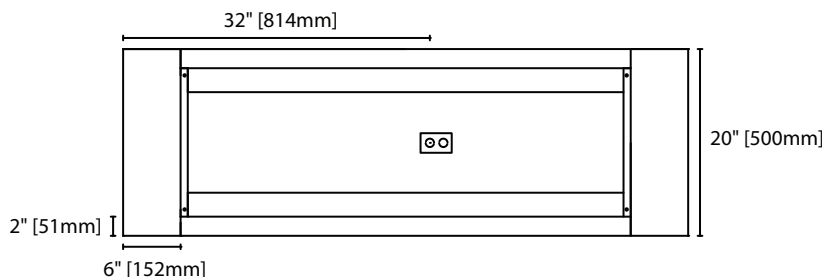

Approval

CSA certified.

Ordering Information

Product Availability

Item	Dimensions (L x W x D)	Lamps/ Cross Section	Lamps/ Fixture	Lamp Watt	
				T8	T5
TB 2060-248	60" x 20" x 4 1/4"	2	2	32	28
TB 2060-348	60" x 20" x 4 1/4"	3	3	32	28
TB 2060-448	60" x 20" x 4 1/4"	4	4	32	28
TB 2060M-248	1500mm x 500mm x 108mm	2	2	32	28
TB 2060M-348	1500mm x 500mm x 108mm	3	3	32	28
TB 2060M-448	1500mm x 500mm x 108mm	4	4	32	28

TB 20x60 Cross Section View

TB 20x60 Base View