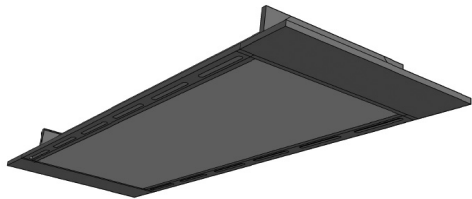

TB 20x60(M) - T-BAR 20x60 GRID FIXTURE

(METRIC OPTIONAL)

Project		
Catalog #		
Volts		Lamp(s)
Ballast Type		
Type		Date
Approved by		

General

High performance lensed troffer for grid ceiling installations. Hinged door with rotary cam latches and only 4" depth for shallow plenums.

Reflectors

Specular reflectors to increase light and reduce lamps are available on request.

Housing & Finishing

Die-formed pre-painted cold rolled steel finished in high-gloss white.

Electrical

Standard easy access wiring plate .

Available in electronic ballasts only.

Available voltages: 120V/277V/347V and UNV.

Lens & Louvers

Prismatic acrylic K-12 pattern is standard. Lens is in framed door with cam latches and hinges

Other prismatic patterns, lenses and louvers are available upon request.

Approval

CSA certified.

Ordering Information

Product Availability

Item	Dimensions (L x W x D)	Lamps/ Cross Section	Lamps/ Fixture	Lamp Watt	
				T8	T5
TB 2060-248	60" x 20" x 4 1/4"	2	2	32	28
TB 2060-348	60" x 20" x 4 1/4"	3	3	32	28
TB 2060-448	60" x 20" x 4 1/4"	4	4	32	28
TB 2060M-248	1500mm x 500mm x 108mm	2	2	32	28
TB 2060M-348	1500mm x 500mm x 108mm	3	3	32	28
TB 2060M-448	1500mm x 500mm x 108mm	4	4	32	28