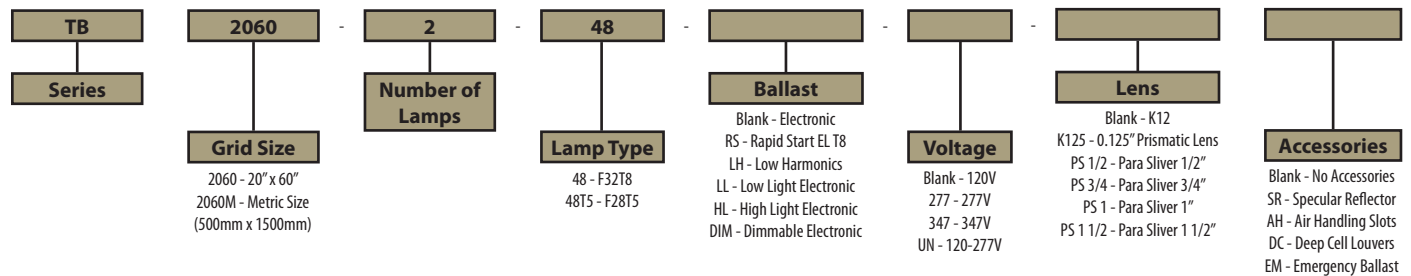

Available in electronic ballasts only.

Available voltages: 120V/277V/347V and UNV.

Lens & Louvers

Prismatic acrylic K-12 pattern is standard. Lens is in framed door with cam latches and hinges

Other prismatic patterns, lenses and louvers are available upon request.

Approval

CSA certified.

Ordering Information

Product Availability

Item	Dimensions (L x W x D)	Lamps/ Cross Section	Lamps/ Fixture	Lamp Watt	
				T8	T5
TB 2060-248	60" x 20" x 4 1/4"	2	2	32	28
TB 2060-348	60" x 20" x 4 1/4"	3	3	32	28
TB 2060-448	60" x 20" x 4 1/4"	4	4	32	28
TB 2060M-248	1500mm x 500mm x 108mm	2	2	32	28
TB 2060M-348	1500mm x 500mm x 108mm	3	3	32	28
TB 2060M-448	1500mm x 500mm x 108mm	4	4	32	28

TB 20x60 Cross Section View

TB 20x60 Base View