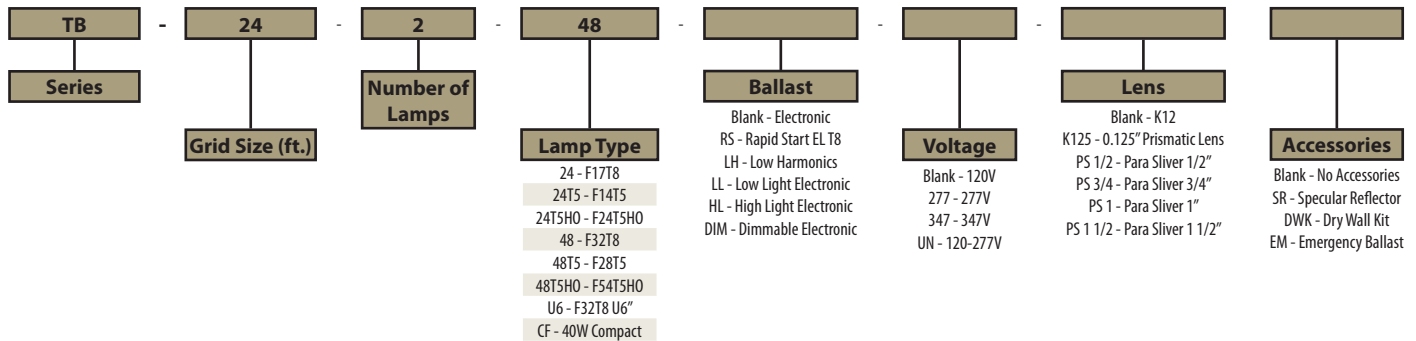

### Electrical

Standard easy access wiring plate.

Available in electronic ballasts only.

Available voltages: 120V/277V/347V and UNV.

## Product Availability

Item	Dimensions (L x W x D)	Lamps/ Cross Section	Lamps/ Fixture	Lamp Watt	
				T8	T5
TB 12-224	24" x 12" x 4"	2	2	17	14
TB 14-148	48" x 12" x 4"	1	1	32	28
TB 14-248	48" x 12" x 4"	2	2	32	28
TB 22-2U6	24" x 24" x 4"	2	2	32	
TB 22-224	24" x 24" x 4"	2	2	32	28
TB 22-324	24" x 24" x 4"	3	3	32	28
TB 22-424	24" x 24" x 4"	4	4	17	14
TB 24-248	48" x 24" x 4"	2	2	32	28
TB 24-348	48" x 24" x 4"	3	3	32	28
TB 24-448	48" x 24" x 4"	4	4	32	28