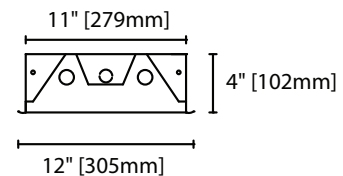

## Product Availability

Item	Dimensions (L x W x D)	Lamps/ Cross Section	Lamps/ Fixture	Lamp Watt	
				T8	T5
TB 12-224	24" x 12" x 4"	2	2	17	14
TB 14-148	48" x 12" x 4"	1	1	32	28
TB 14-248	48" x 12" x 4"	2	2	32	28
TB 22-2U6	24" x 24" x 4"	2	2	32	
TB 22-224	24" x 24" x 4"	2	2	32	28
TB 22-324	24" x 24" x 4"	3	3	32	28
TB 22-424	24" x 24" x 4"	4	4	17	14
TB 24-248	48" x 24" x 4"	2	2	32	28
TB 24-348	48" x 24" x 4"	3	3	32	28
TB 24-448	48" x 24" x 4"	4	4	32	28