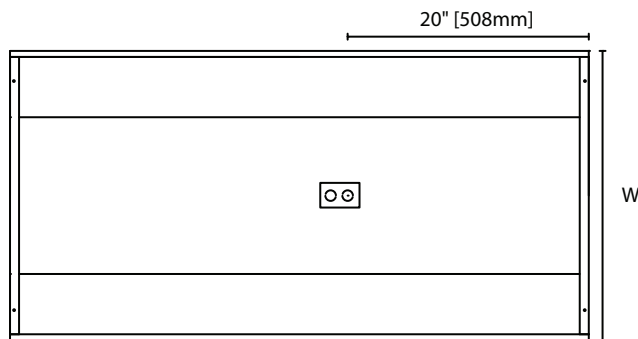

## Product Availability

Item	Dimensions (L x W x D)	Lamps/ Cross Section	Lamps/ Fixture	Lamp Watt	
				T8	T5
TB 12-224	24" x 12" x 4"	2	2	17	14
TB 14-148	48" x 12" x 4"	1	1	32	28
TB 14-248	48" x 12" x 4"	2	2	32	28
TB 22-2U6	24" x 24" x 4"	2	2	32	
TB 22-224	24" x 24" x 4"	2	2	32	28
TB 22-324	24" x 24" x 4"	3	3	32	28
TB 22-424	24" x 24" x 4"	4	4	17	14
TB 24-248	48" x 24" x 4"	2	2	32	28
TB 24-348	48" x 24" x 4"	3	3	32	28
TB 24-448	48" x 24" x 4"	4	4	32	28

TB 1' Cross Section View

TB 2' Cross Section View

TB Base View