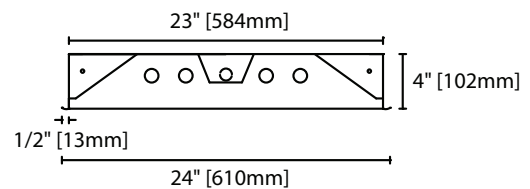

## Product Availability

Item	Dimensions (L x W x D)	Lamps/ Cross Section	Lamps/ Fixture	Lamp Watt	
				T8	T5
TB 12-224	24" x 12" x 4"	2	2	17	14
TB 14-148	48" x 12" x 4"	1	1	32	28
TB 14-248	48" x 12" x 4"	2	2	32	28
TB 22-2U6	24" x 24" x 4"	2	2	32	
TB 22-224	24" x 24" x 4"	2	2	32	28
TB 22-324	24" x 24" x 4"	3	3	32	28
TB 22-424	24" x 24" x 4"	4	4	17	14
TB 24-248	48" x 24" x 4"	2	2	32	28
TB 24-348	48" x 24" x 4"	3	3	32	28
TB 24-448	48" x 24" x 4"	4	4	32	28

TB 1' Cross Section View

TB 2' Cross Section View

TB Base View