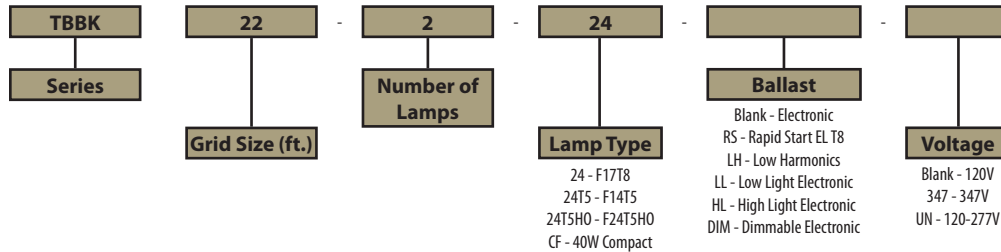

Ordering Information

Product Availability

Item	Dimensions (L x W x D)	Lamps/ Cross Section	Lamps/ Fixture	Lamp Watt		
				T8	T5	T5HO
TBBK 22-224	24" x 24" x 5 3/8"	2	2	17	14	24
TBBK 22-324	24" x 24" x 5 3/8"	3	3	17	14	24
TBBK 22-2CF	24" x 24" x 5 3/8"	2	2		40