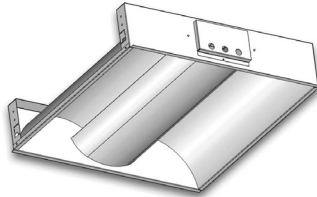

# TBBK 22 - T-BAR BASKET

<b>Project</b>			
<b>Catalog #</b>			
<b>Volts</b>		<b>Lamp(s)</b>	
<b>Ballast Type</b>			
<b>Type</b>		<b>Date</b>	
<b>Approved by</b>			

### General

An attractive recessed troffer fixture for grid ceiling offering direct/indirect lighting for soft lighting and enhanced visual comfort.

Ideal for offices and commercial applications.

An excellent alternative to the outdated standard T-Bar troffers with contemporary glare-free appearance.

### Housing & Finishing

Die-formed cold rolled steel finished in pre-painted low-gloss white.