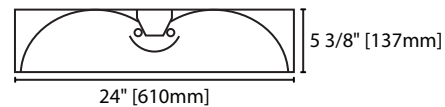

TBBK 22-2 Lamps Cross Section View