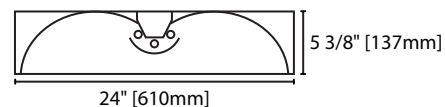

TBBK 22-3 Lamps Cross Section View