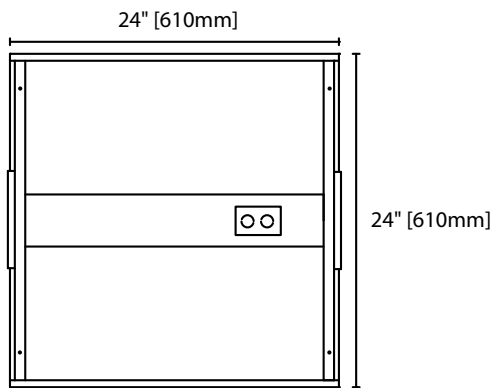

## Product Availability

Item	Dimensions (L x W x D)	Lamps/ Cross Section	Lamps/ Fixture	Lamp Watt		
				T8	T5	T5HO
TBBK 22-224	24" x 24" x 5 3/8"	2	2	17	14	24
TBBK 22-324	24" x 24" x 5 3/8"	3	3	17	14	24
TBBK 22-2CF	24" x 24" x 5 3/8"	2	2		40	