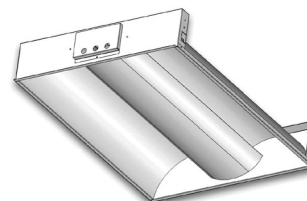

TBBK 24 - T-BAR BASKET

General

An attractive recessed troffer fixture for grid ceiling offering direct/indirect lighting for soft lighting and enhanced visual comfort.

Ideal for offices and commercial applications.

An excellent alternative to the outdated standard T-Bar troffers with contemporary glare-free appearance.

Housing & Finishing

Die-formed cold rolled steel finished in pre-painted low-gloss white.

Basket & Lens

White perforated metal with white opal acrylic lense inlay.

Reflectors

White matt parabolic reflector.

Electrical

Standard easy access wiring plate .

Available in electronic ballasts only.

Available voltages: 120V/347V and UNV.

Approval

CSA certified.

Project		
Catalog #		
Volts		Lamp(s)
Ballast Type		
Type		Date
Approved by		

Ordering Information

Product Availability

Item	Dimensions (L x W x D)	Lamps/ Cross Section	Lamps/ Fixture	Lamp Watt		
				T8	T5	T5HO
TBBK 24-248	48" x 24" x 5 3/8"	2	2	32	28	54
TBBK 24-348	48" x 24" x 5 3/8"	3	3	32	28	54