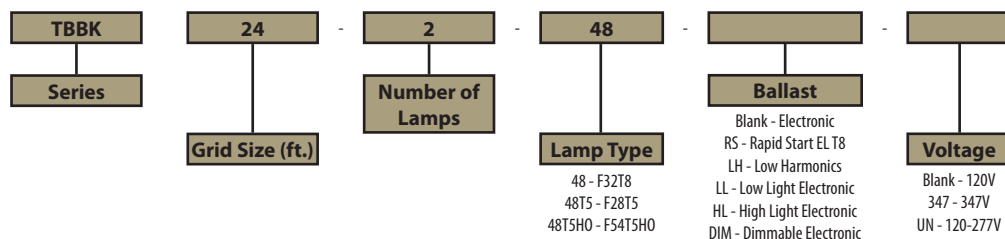

Ordering Information

Product Availability

Item	Dimensions (L x W x D)	Lamps/ Cross Section	Lamps/ Fixture	Lamp Watt		
				T8	T5	T5HO
TBBK 24-248	48" x 24" x 5 3/8"	2	2	32	28	54
TBBK 24-348	48" x 24" x 5 3/8"	3	3	32	28	54