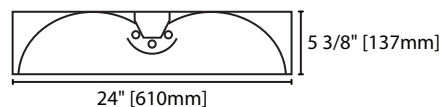

TBBK 24-3 Lamps Cross Section View