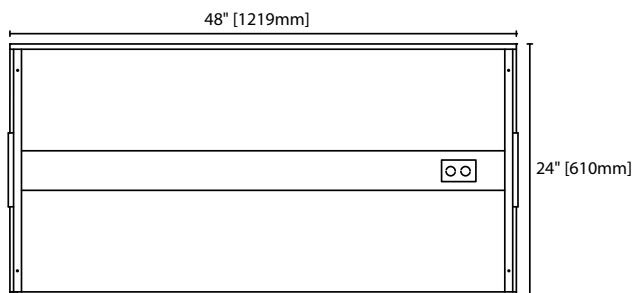

Approval

CSA certified.

Project		
Catalog #		
Volts		Lamp(s)
Ballast Type		
Type		Date
Approved by		

Ordering Information

Product Availability

Item	Dimensions (L x W x D)	Lamps/ Cross Section	Lamps/ Fixture	Lamp Watt		
				T8	T5	T5HO
TBBK 24-248	48" x 24" x 5 3/8"	2	2	32	28	54
TBBK 24-348	48" x 24" x 5 3/8"	3	3	32	28	54