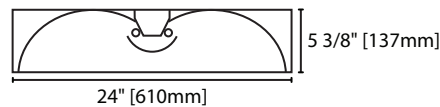

TBBK 24-2 Lamps Cross Section View