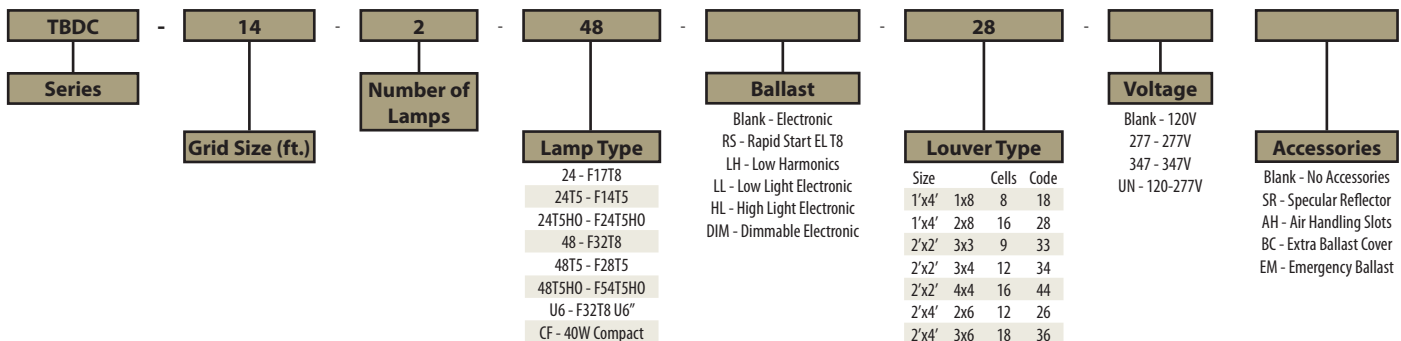

### Louvers & Reflectors

Aluminium semi-specular louvers (3" nominal) are standard. Louvers enhance light distribution and provide better light output.

Optional air slots & custom metric sizes available on request.

## Product Availability

Item	Dimensions (L x W x D)	Lamps/ Cross Section	Lamps/ Fixture	Lamp Watt		
				T8	T5	T5HO
TBDC 14-248	48" x 12" x 5 1/2"	2	2	32	28	54
TBDC 22-2U6	24" x 24" x 5 1/2"	2	2	32		
TBDC 22-2CF	24" x 24" x 5 1/2"	2	2		40	
TBDC 22-224	24" x 24" x 5 1/2"	2	2	17	14	24
TBDC 22-324	24" x 24" x 5 1/2"	3	3	17	14	24
TBDC 22-3CF	24" x 24" x 5 1/2"	3	3		40	
TBDC 22-424	24" x 24" x 5 1/2"	4	4	17	14	24
TBDC 24-248	48" x 24" x 5 1/2"	2	2	32	28	54
TBDC 24-348	48" x 24" x 5 1/2"	3	3	32	28	54
TBDC 24-448	48" x 24" x 5 1/2"	4	4	32	28	54