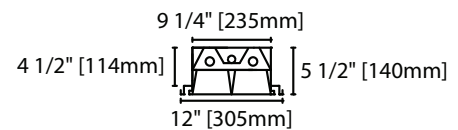

## Product Availability

Item	Dimensions (L x W x D)	Lamps/ Cross Section	Lamps/ Fixture	Lamp Watt		
				T8	T5	T5HO
TBDC 14-248	48" x 12" x 5 1/2"	2	2	32	28	54
TBDC 22-2U6	24" x 24" x 5 1/2"	2	2	32		
TBDC 22-2CF	24" x 24" x 5 1/2"	2	2		40	
TBDC 22-224	24" x 24" x 5 1/2"	2	2	17	14	24
TBDC 22-324	24" x 24" x 5 1/2"	3	3	17	14	24
TBDC 22-3CF	24" x 24" x 5 1/2"	3	3		40	
TBDC 22-424	24" x 24" x 5 1/2"	4	4	17	14	24
TBDC 24-248	48" x 24" x 5 1/2"	2	2	32	28	54
TBDC 24-348	48" x 24" x 5 1/2"	3	3	32	28	54
TBDC 24-448	48" x 24" x 5 1/2"	4	4	32	28	54