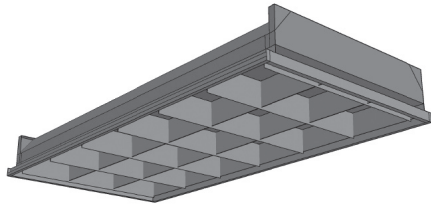

# TBDC - T-BAR DEEP CELL

<b>Project</b>			
<b>Catalog #</b>			
<b>Volts</b>		<b>Lamp(s)</b>	
<b>Ballast Type</b>			
<b>Type</b>		<b>Date</b>	
<b>Approved by</b>			

### General

Specification grade recessed deep-cell troffer with integral T-hinges & spring latches. Premium semi-specular louver provides optimal cutoff angle, low glare and maximum lumen efficiency.

Clean white interior without unnecessary holes and bends adds to the professional specification grade appearance.

### Housing & Finishing

Die-formed steel pre-painted in high-gloss white. Black "Reveal" surrounding louver on all sides gives a "floating" appearance.

### Louvers & Reflectors

Aluminium semi-specular louvers (3" nominal) are standard. Louvers enhance light distribution and provide better light output.

Optional air slots & custom metric sizes available on request.