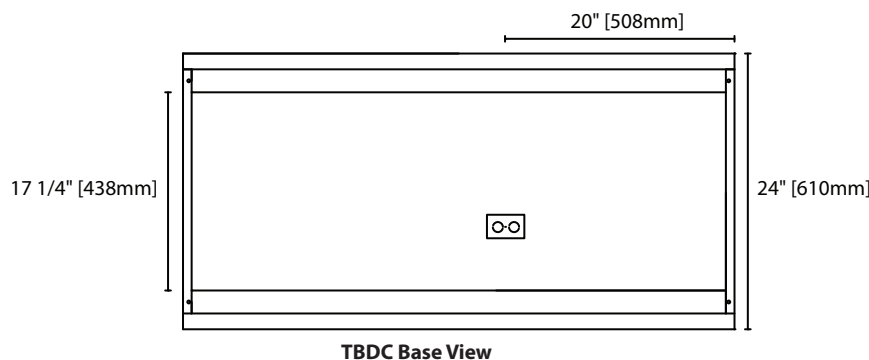

## Product Availability

Item	Dimensions (L x W x D)	Lamps/ Cross Section	Lamps/ Fixture	Lamp Watt		
				T8	T5	T5HO
TBDC 14-248	48" x 12" x 5 1/2"	2	2	32	28	54
TBDC 22-2U6	24" x 24" x 5 1/2"	2	2	32		
TBDC 22-2CF	24" x 24" x 5 1/2"	2	2		40	
TBDC 22-224	24" x 24" x 5 1/2"	2	2	17	14	24
TBDC 22-324	24" x 24" x 5 1/2"	3	3	17	14	24
TBDC 22-3CF	24" x 24" x 5 1/2"	3	3		40	
TBDC 22-424	24" x 24" x 5 1/2"	4	4	17	14	24
TBDC 24-248	48" x 24" x 5 1/2"	2	2	32	28	54
TBDC 24-348	48" x 24" x 5 1/2"	3	3	32	28	54
TBDC 24-448	48" x 24" x 5 1/2"	4	4	32	28	54

TBDC 1' Cross Section View

TBDC 2' - 3 Lamps Cross Section View

TBDC 2' - 4 Lamps Cross Section View

TBDC Base View