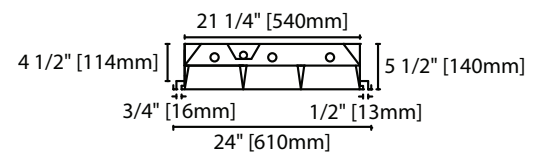

TBDC 2' - 3 Lamps Cross Section View