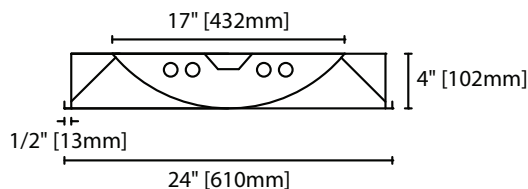

TBRL 4 Lamps Cross Section View