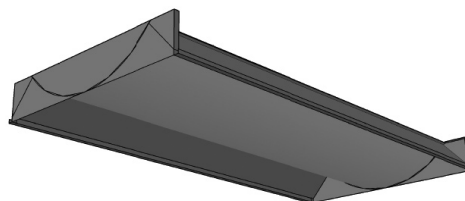

TBRL - T-BAR ROUNDED

General

Recessed troffer fixture for grid ceiling offering a new fresh look with ample lighting and smooth appearance.

Ideal for offices and commercial applications.

An excellent alternative to standard outdated T-Bar troffer.

Housing & Finishing

Die-formed cold rolled steel finished in pre-painted high-gloss white.

Lens

The rounded lens is made of white opal acrylic.

Electrical

Standard easy access wiring plate .

Available in electronic ballasts only.

Available voltages: 120V/277V/347V and UNV.

Approval

CSA certified.

Project	
Catalog #	
Volts	Lamp(s)
Ballast Type	
Type	Date
Approved by	

Ordering Information

Product Availability

Item	Dimensions (L x W x D)	Lamps/ Cross Section	Lamps/ Fixture	Lamp Watt T8	T5
TBRL 22-224	24" x 24" x 4"	2	2	17	14
TBRL 22-324	24" x 24" x 4"	3	3	17	14
TBRL 22-424	24" x 24" x 4"	4	4	17	14
TBRL 22-2CF	24" x 24" x 4"	2	2		40
TBRL 24-248	48" x 24" x 4"	2	2	32	28
TBRL 24-348	48" x 24" x 4"	3	3	32	28
TBRL 24-448	48" x 24" x 4"	4	4	32	28