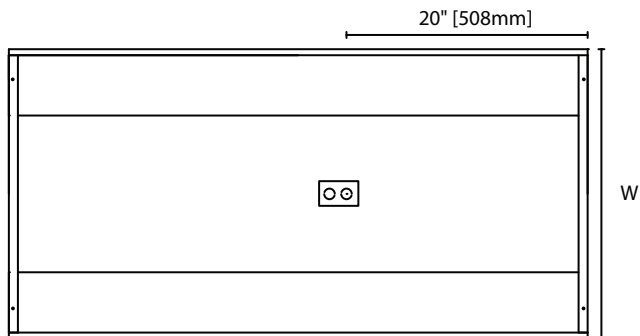

TBRL Base View