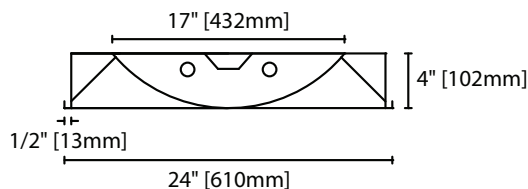

Available voltages: 120V/277V/347V and UNV.

Approval

CSA certified.

Project	
Catalog #	
Volts	Lamp(s)
Ballast Type	
Type	Date
Approved by	

Ordering Information

Product Availability

Item	Dimensions (L x W x D)	Lamps/ Cross Section	Lamps/ Fixture	Lamp Watt T8	T5
TBRL 22-224	24" x 24" x 4"	2	2	17	14
TBRL 22-324	24" x 24" x 4"	3	3	17	14
TBRL 22-424	24" x 24" x 4"	4	4	17	14
TBRL 22-2CF	24" x 24" x 4"	2	2		40
TBRL 24-248	48" x 24" x 4"	2	2	32	28
TBRL 24-348	48" x 24" x 4"	3	3	32	28
TBRL 24-448	48" x 24" x 4"	4	4	32	28