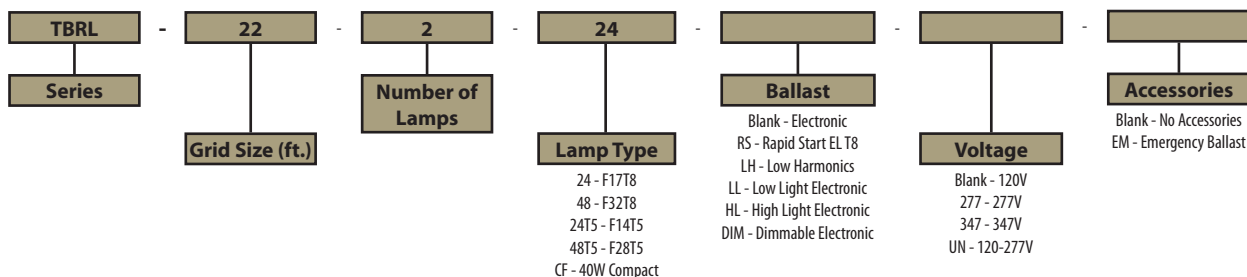

Available voltages: 120V/277V/347V and UNV.

Approval

CSA certified.

Project	
Catalog #	
Volts	Lamp(s)
Ballast Type	
Type	Date
Approved by	

Ordering Information

Product Availability

Item	Dimensions (L x W x D)	Lamps/ Cross Section	Lamps/ Fixture	Lamp Watt T8	T5
TBRL 22-224	24" x 24" x 4"	2	2	17	14
TBRL 22-324	24" x 24" x 4"	3	3	17	14
TBRL 22-424	24" x 24" x 4"	4	4	17	14
TBRL 22-2CF	24" x 24" x 4"	2	2		40
TBRL 24-248	48" x 24" x 4"	2	2	32	28
TBRL 24-348	48" x 24" x 4"	3	3	32	28
TBRL 24-448	48" x 24" x 4"	4	4	32	28

TBRL 2 Lamps Cross Section View

TBRL 3 Lamps Cross Section View

TBRL 4 Lamps Cross Section View

TBRL Base View