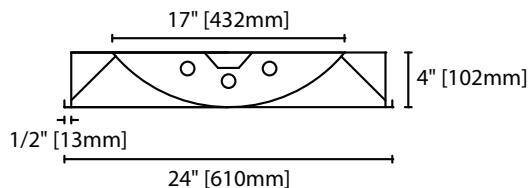

TBRL 3 Lamps Cross Section View