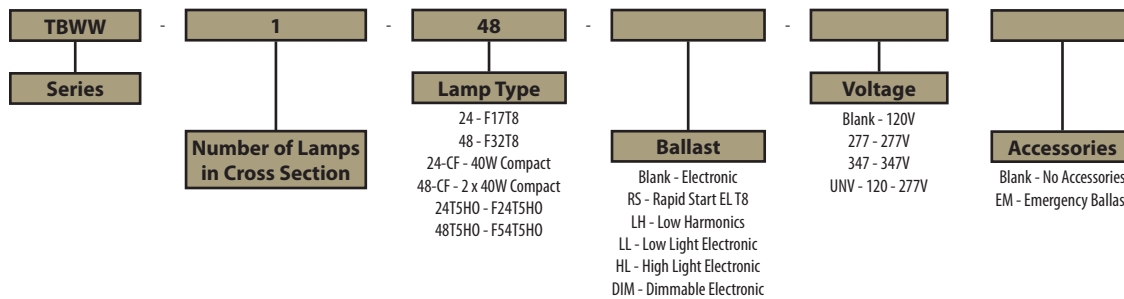

Die-formed cold rolled steel finished in pre-painted high-gloss white.

Asymmetric specular reflector.

Electrical

Standard easy access wiring plate .

Available in electronic ballasts only.

Available voltages: 120V/277V/347V and UNV.

Approval

CSA certified.

Ordering Information

Product Availability

Item	Dimensions (L x W x D)	Lamps/ Cross Section	Lamps/ Fixture	Lamp Watt		
				T8	T5	T5HO
TBWW 124	24" x 10" x 5"	1	1	17	14	24
TBWW 124-CF	24" x 10" x 5"	1	1		40	
TBWW 148	48" x 10" x 5"	1	1	32	28	54
TBWW 148-2CF	48" x 10" x 5"	1	2		40	
TBWW 224-CF	24" x 10" x 5"	2	2		40	