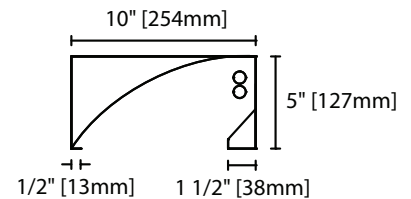

WW 1 CF Lamp Cross Section View