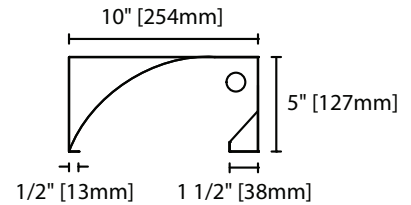

## Product Availability

Item	Dimensions (L x W x D)	Lamps/ Cross Section	Lamps/ Fixture	Lamp Watt		
				T8	T5	T5HO
WW 124	24" x 10" x 5"	1	1	17	14	24
WW 124-CF	24" x 10" x 5"	1	1		40	
WW 148	48" x 10" x 5"	1	1	32	28	54
WW 148-2CF	48" x 10" x 5"	1	2		40	
WW 224-CF	24" x 10" x 5"	2	2		40	