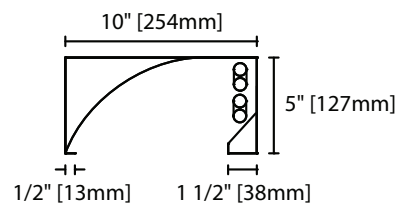

WW 224-CF Lamp Cross Section View