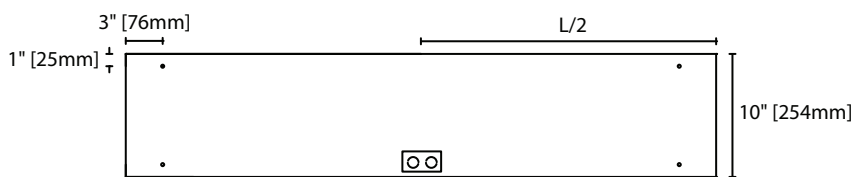

WW Base View