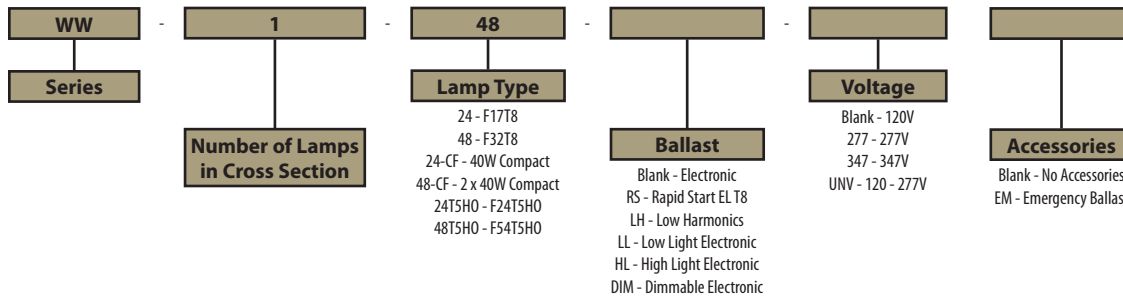

Ordering Information