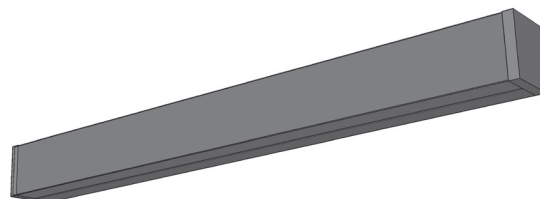

CB - CUBE LIGHT

General

Surface mounted fixture for applications requiring economical decorative lighting.

Only 4" deep. Ideal light for vanities, stairwells and hallways.

Suitable for surface (wall/ceiling) and continuous row mounting, due to fixed end design.

Die-formed cold rolled steel finished in pre-painted high-gloss white.

Approval

CSA certified.

Project	
Catalog #	
Volts	Lamp(s)
Ballast Type	
Type	Date
Approved by	

Ordering Information

Product Availability

Item	Dimensions (L x W x D)	Lamps/ Cross Section	Lamps/ Fixture	Lamp Watt T8	Lamp Watt T5
CB 124	24 3/8" x 4 1/2" x 4"	1	1	17	14
CB 224	24 3/8" x 4 1/2" x 4"	2	2	17	14
CB 136	36 3/8" x 4 1/2" x 4"	1	1	25	21
CB 236	36 3/8" x 4 1/2" x 4"	2	2	25	21
CB 148	48 3/8" x 4 1/2" x 4"	1	1	32	28
CB 248	48 3/8" x 4 1/2" x 4"	2	2	32	32