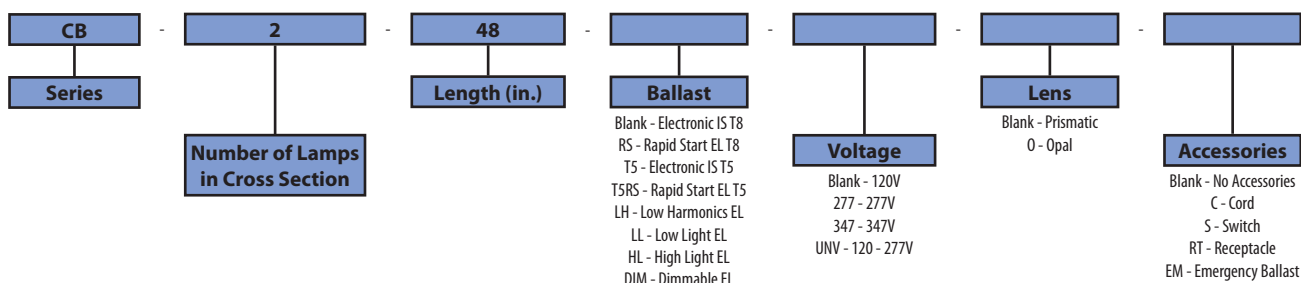

Ordering Information