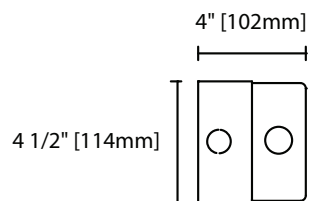

Item	Dimensions (L x W x D)	Lamps/ Cross Section	Lamps/ Fixture	Lamp Watt T8	Lamp Watt T5
CB 124	24 3/8" x 4 1/2" x 4"	1	1	17	14
CB 224	24 3/8" x 4 1/2" x 4"	2	2	17	14
CB 136	36 3/8" x 4 1/2" x 4"	1	1	25	21
CB 236	36 3/8" x 4 1/2" x 4"	2	2	25	21
CB 148	48 3/8" x 4 1/2" x 4"	1	1	32	28
CB 248	48 3/8" x 4 1/2" x 4"	2	2	32	32