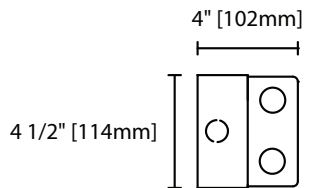

CB 2 Lamps Cross Section View