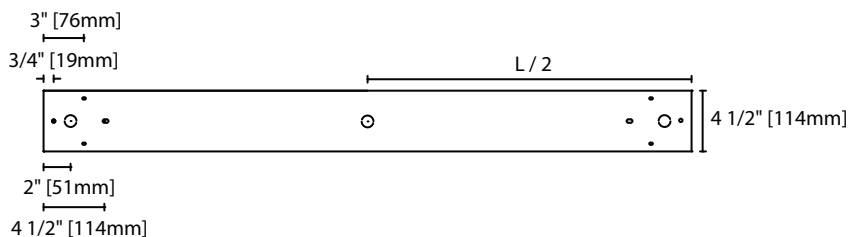

CB Base View