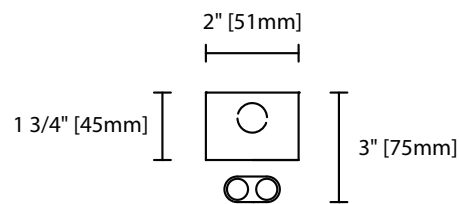

## Product Availability

Item	Dimensions (L x W x D)	Lamps/ Cross Section	Lamps/ Fixture	Lamp Watt T5
ST 108-CF13	8" x 2" x 1 3/4"	1	1	13
ST 108-CF18	8" x 2" x 1 3/4"	1	1	18
ST 118-CF36	18" x 2" x 1 3/4"	1	1	36
ST 124-CF40	22" x 2" x 1 3/4"	1	1	40