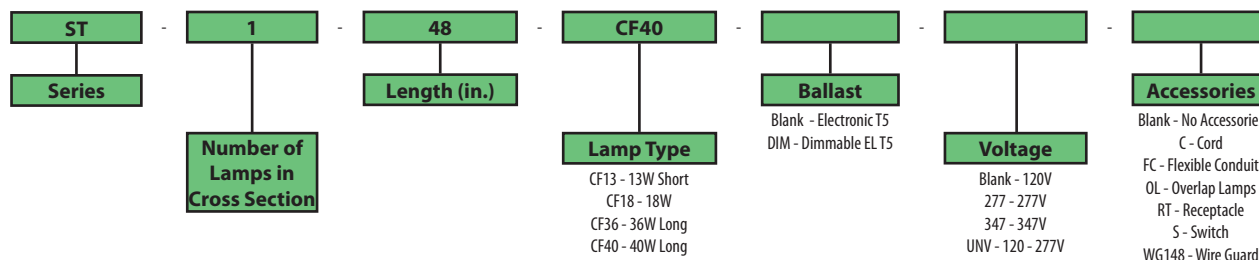

Ordering Information