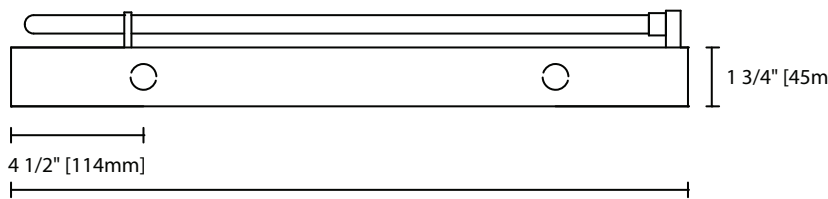

ST-CF Side View