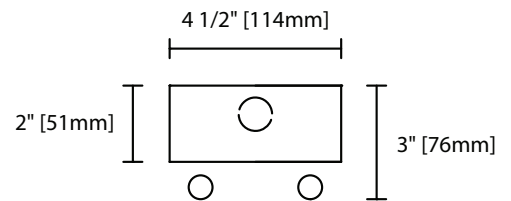

Electrical

Available in electronic ballasts only.

Available voltages: 120V/277V/347V and UNV.

Approval

CSA and UL certified.

Ordering Information

Product Availability

Item	Dimensions (L x W x D)	Lamps/ Cross Section	Lamps/ Fixture	Lamp Watt	
				T5	T5HO
ST 224N-T5	22" x 2" x 1 1/2"	2	2	14	24
ST 236N-T5	34" x 2" x 1 1/2"	2	2	21	39
ST 248N-T5	46" x 2" x 1 1/2"	2	2	28	54
ST 224-T5	22" x 4 1/2" x 2"	2	2	14	24
ST 236-T5	34" x 4 1/2" x 2"	2	2	21	39
ST 248-T5	46" x 4 1/2" x 2"	2	2	28	54
ST 260-T5	58" x 4 1/2" x 2"	2	2	35	80
ST 296T-T5	92" x 4 1/2" x 2"	2	4	28	54
ST 348-T5	46" x 9" x 4"	3	3	28	54
ST 396T-T5	92" x 9" x 4"	3	6	28	54

ST2N T5 Cross Section View

ST2 T5 Cross Section View

Side View

Base View