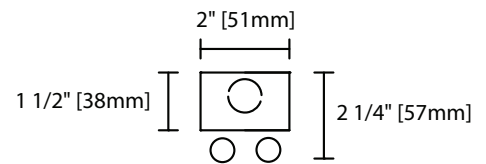

Electrical

Available in electronic ballasts only.

Available voltages: 120V/277V/347V and UNV.

Approval

CSA and UL certified.

Ordering Information

Product Availability

Item	Dimensions (L x W x D)	Lamps/ Cross Section	Lamps/ Fixture	Lamp Watt	
				T5	T5HO
ST 224N-T5	22" x 2" x 1 1/2"	2	2	14	24
ST 236N-T5	34" x 2" x 1 1/2"	2	2	21	39
ST 248N-T5	46" x 2" x 1 1/2"	2	2	28	54
ST 224-T5	22" x 4 1/2" x 2"	2	2	14	24
ST 236-T5	34" x 4 1/2" x 2"	2	2	21	39
ST 248-T5	46" x 4 1/2" x 2"	2	2	28	54
ST 260-T5	58" x 4 1/2" x 2"	2	2	35	80
ST 296T-T5	92" x 4 1/2" x 2"	2	4	28	54
ST 348-T5	46" x 9" x 4"	3	3	28	54
ST 396T-T5	92" x 9" x 4"	3	6	28	54