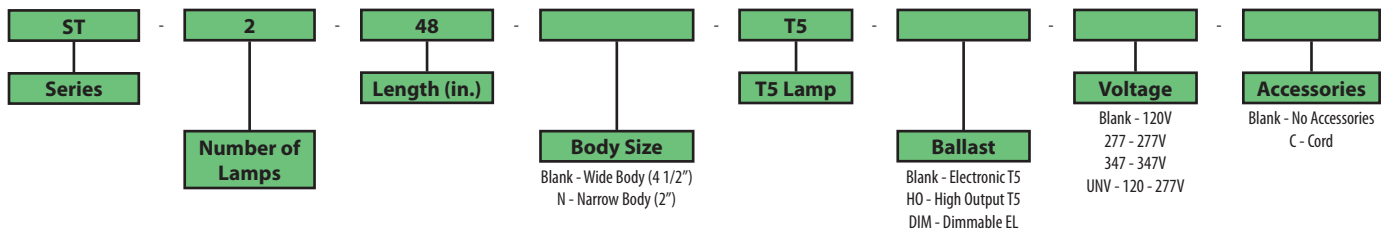

Electrical

Available in electronic ballasts only.

Available voltages: 120V/277V/347V and UNV.

Approval

CSA and UL certified.

Ordering Information

Product Availability

Item	Dimensions (L x W x D)	Lamps/ Cross Section	Lamps/ Fixture	Lamp Watt	
				T5	T5HO
ST 224N-T5	22" x 2" x 1 1/2"	2	2	14	24
ST 236N-T5	34" x 2" x 1 1/2"	2	2	21	39
ST 248N-T5	46" x 2" x 1 1/2"	2	2	28	54
ST 224-T5	22" x 4 1/2" x 2"	2	2	14	24
ST 236-T5	34" x 4 1/2" x 2"	2	2	21	39
ST 248-T5	46" x 4 1/2" x 2"	2	2	28	54
ST 260-T5	58" x 4 1/2" x 2"	2	2	35	80
ST 296T-T5	92" x 4 1/2" x 2"	2	4	28	54
ST 348-T5	46" x 9" x 4"	3	3	28	54
ST 396T-T5	92" x 9" x 4"	3	6	28	54

ST2N T5 Cross Section View

ST2 T5 Cross Section View

Side View

Base View