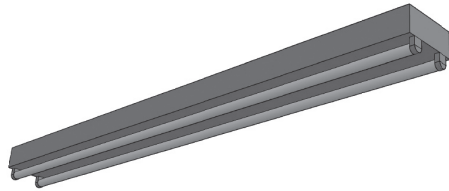

ST2/3 T5 - STRIP 2 OR 3 LAMPS T5

Project		
Catalog #		
Volts		Lamp(s)
Ballast Type		
Type		Date
Approved by		

General

Surface mount fixture with a small body using the latest T-5 fluorescent technology.

Ideal for functional applications requiring ample lighting in tight spaces such as under-cabinet, display cabinets, and valance lighting.

Suitable for surface and continuous row mounting.

Housing & Finishing

Die-formed cold rolled steel finished in pre-painted high-gloss white.

Remote Ballast Configuration

Fixtures with remote ballast are available for lengths from 2' to 5'.

Electrical

Available in electronic ballasts only.

Available voltages: 120V/277V/347V and UNV.

Approval

CSA and UL certified.

Ordering Information

Product Availability

Item	Dimensions (L x W x D)	Lamps/ Cross Section	Lamps/ Fixture	Lamp Watt	
				T5	T5HO
ST 224N-T5	22" x 2" x 1 1/2"	2	2	14	24
ST 236N-T5	34" x 2" x 1 1/2"	2	2	21	39
ST 248N-T5	46" x 2" x 1 1/2"	2	2	28	54
ST 224-T5	22" x 4 1/2" x 2"	2	2	14	24
ST 236-T5	34" x 4 1/2" x 2"	2	2	21	39
ST 248-T5	46" x 4 1/2" x 2"	2	2	28	54
ST 260-T5	58" x 4 1/2" x 2"	2	2	35	80
ST 296T-T5	92" x 4 1/2" x 2"	2	4	28	54
ST 348-T5	46" x 9" x 4"	3	3	28	54
ST 396T-T5	92" x 9" x 4"	3	6	28	54