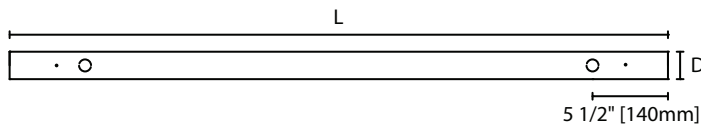

Electrical

Available in electronic ballasts only.

Available voltages: 120V/277V/347V and UNV.

Approval

CSA and UL certified.

Ordering Information

Product Availability

Item	Dimensions (L x W x D)	Lamps/ Cross Section	Lamps/ Fixture	Lamp Watt	
				T5	T5HO
ST 224N-T5	22" x 2" x 1 1/2"	2	2	14	24
ST 236N-T5	34" x 2" x 1 1/2"	2	2	21	39
ST 248N-T5	46" x 2" x 1 1/2"	2	2	28	54
ST 224-T5	22" x 4 1/2" x 2"	2	2	14	24
ST 236-T5	34" x 4 1/2" x 2"	2	2	21	39
ST 248-T5	46" x 4 1/2" x 2"	2	2	28	54
ST 260-T5	58" x 4 1/2" x 2"	2	2	35	80
ST 296T-T5	92" x 4 1/2" x 2"	2	4	28	54
ST 348-T5	46" x 9" x 4"	3	3	28	54
ST 396T-T5	92" x 9" x 4"	3	6	28	54

ST2N T5 Cross Section View

ST2 T5 Cross Section View

Side View

Base View