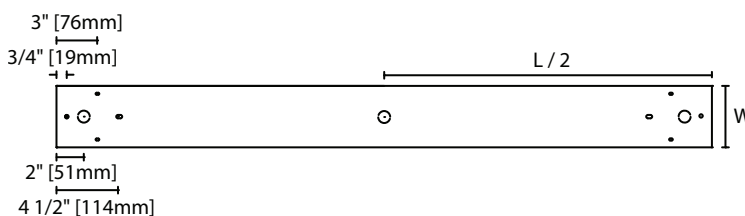

Suitable for surface and continuous row mounting.

Housing & Finishing

Die-formed cold rolled steel finished in pre-painted high-gloss white.

Remote Ballast Configuration

Fixtures with remote ballast are available for lengths from 2' to 5'.

Electrical

Available in electronic ballasts only.

Available voltages: 120V/277V/347V and UNV.

Approval

CSA and UL certified.

Ordering Information

Product Availability

Item	Dimensions (L x W x D)	Lamps/ Cross Section	Lamps/ Fixture	Lamp Watt	
				T5	T5HO
ST 224N-T5	22" x 2" x 1 1/2"	2	2	14	24
ST 236N-T5	34" x 2" x 1 1/2"	2	2	21	39
ST 248N-T5	46" x 2" x 1 1/2"	2	2	28	54
ST 224-T5	22" x 4 1/2" x 2"	2	2	14	24
ST 236-T5	34" x 4 1/2" x 2"	2	2	21	39
ST 248-T5	46" x 4 1/2" x 2"	2	2	28	54
ST 260-T5	58" x 4 1/2" x 2"	2	2	35	80
ST 296T-T5	92" x 4 1/2" x 2"	2	4	28	54
ST 348-T5	46" x 9" x 4"	3	3	28	54
ST 396T-T5	92" x 9" x 4"	3	6	28	54

ST2N T5 Cross Section View

ST2 T5 Cross Section View

Side View

Base View